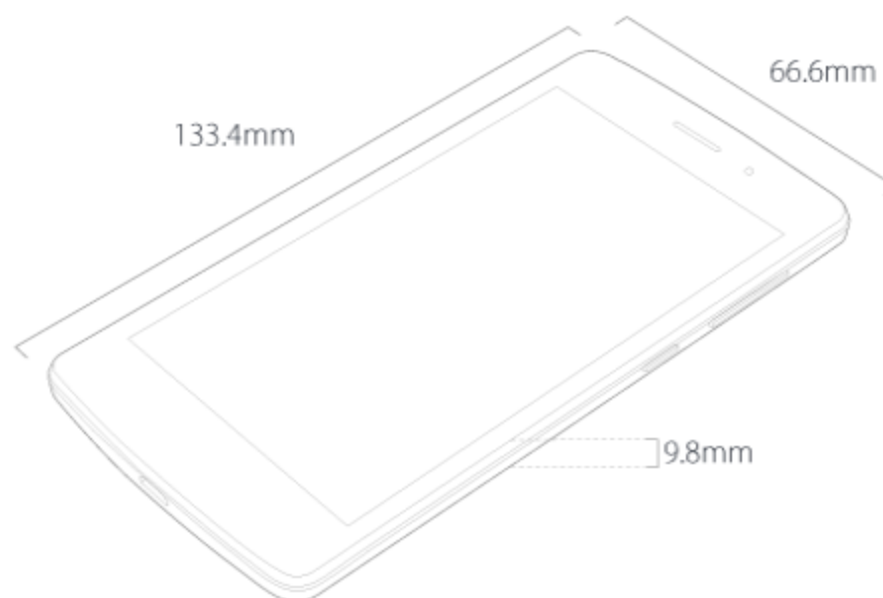

Neffos Y5L

Color

Pearl White

Dark

Grey

Sunshine Yellow

Size and Weight

Weight: 127.3 g

Height: 133.4mm

Width: 66.6mm

Depth: 9.8mm

Weight: 127.3g

Display

4.5inches, FWVGA (854 × 480)

220PPI

TN